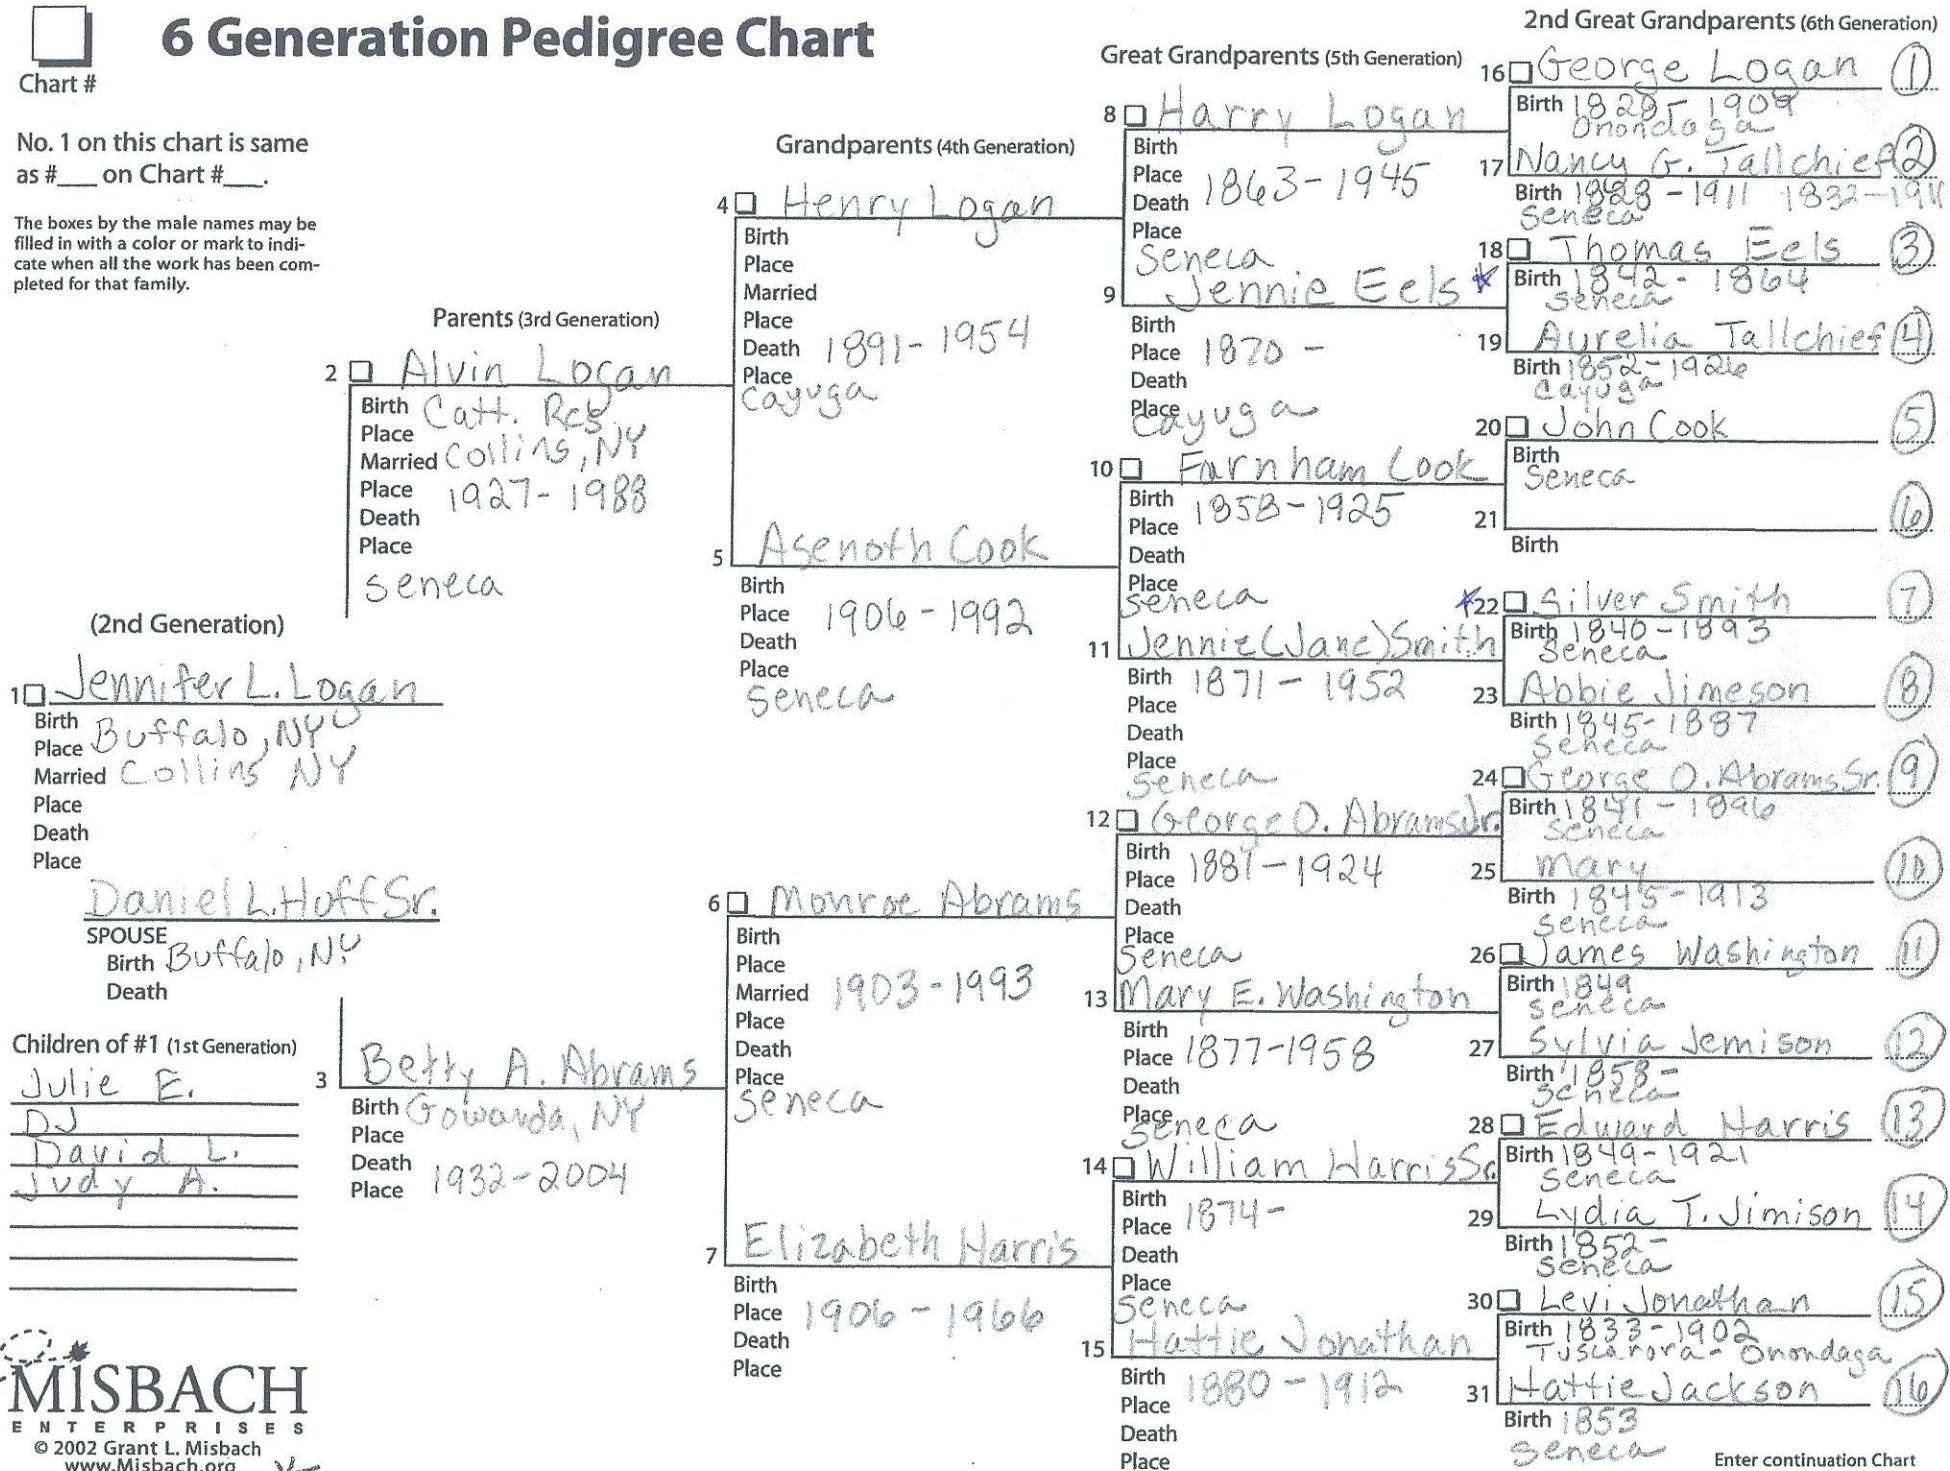

# 6 Generation Pedigree Chart

Chart #

No. 1 on this chart is same as # on Chart #.

The boxes by the male names may be filled in with a color or mark to indicate when all the work has been completed for that family.