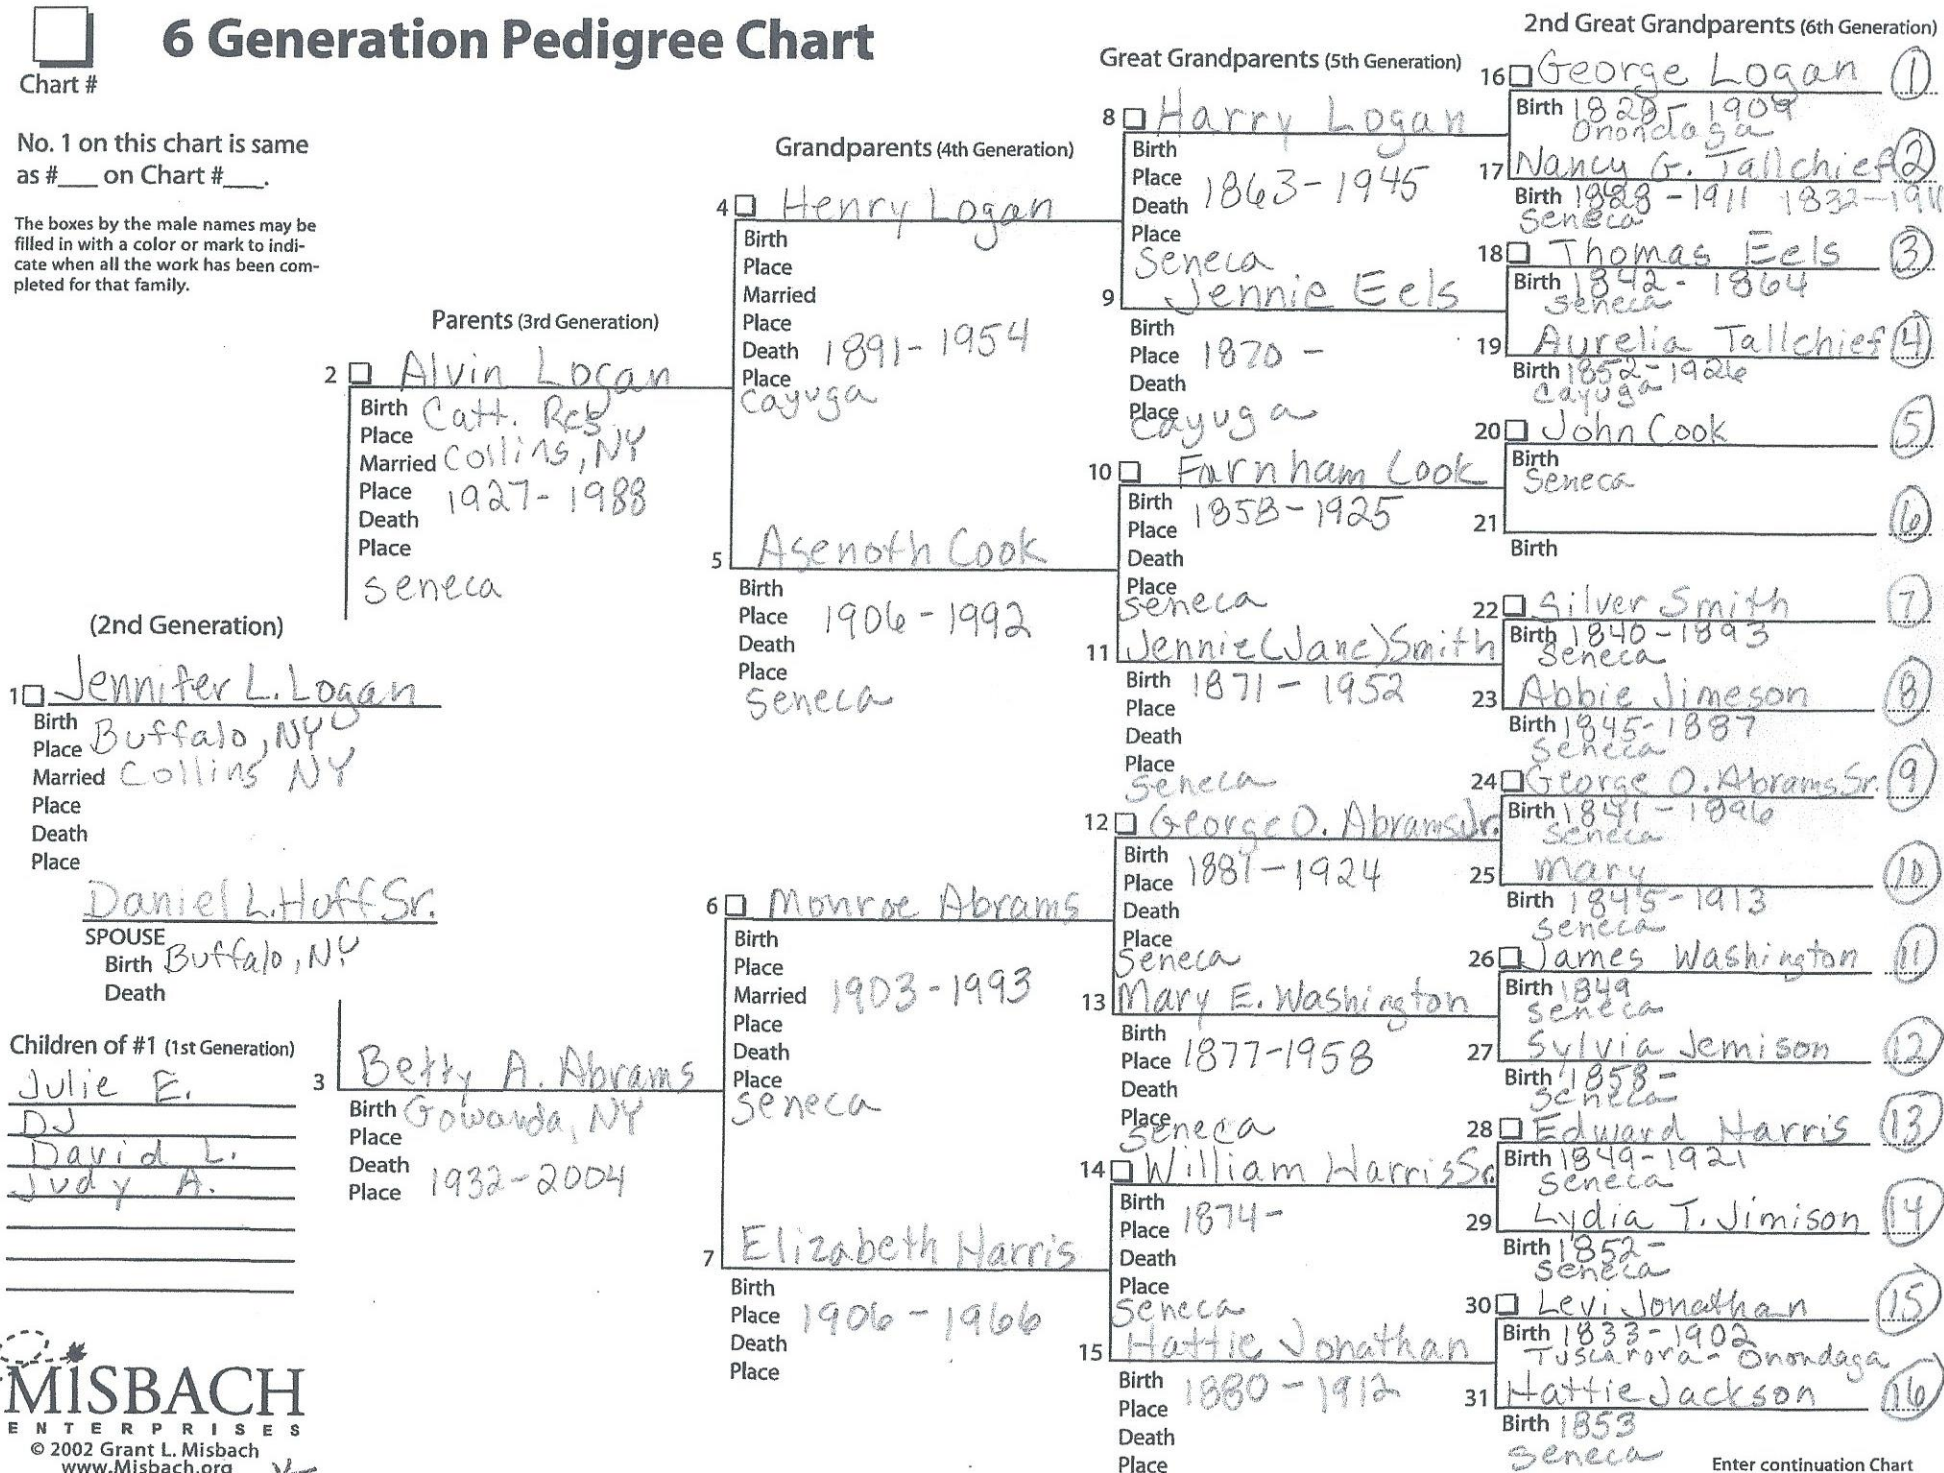

# 6 Generation Pedigree Chart

Chart #

No. 1 on this chart is same as # on Chart #.

The boxes by the male names may be filled in with a color or mark to indicate when all the work has been completed for that family.